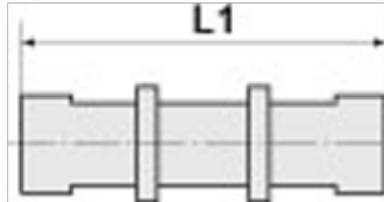

Data Sheet

Article number: 586510124ES

Description: Stainless steel bulkhead 51.012-4 Ø4/Ø4 - M12x1

Measures

a/f = -

L1 = 28

NV = 15